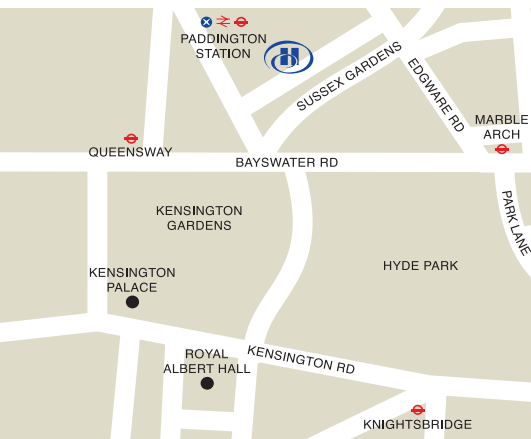

Things to do in the area

At Hilton London Paddington you are perfectly placed to visit a huge variety of attractions.

- Jogging, horse riding & relaxing in Hyde Park (0.5 miles)
- Kensington Palace, former home of Princess Diana (0.5 miles)
- Canalside walks at Little Venice (0.8 miles)
- Browsing around Portobello Market (1.3 miles)
- Concerts & culture at The Royal Albert Hall (2.2 miles)
- Designer shopping in Knightsbridge, including Harrods (2.3 miles)

To book call Hilton Reservations and Customer Care on 0870 5 90 90 90 or visit hilton.co.uk/paddington

Location

Connected by footbridge to Paddington Station, with its Underground network and 15 minute Heathrow Express rail service direct to Heathrow Airport, the hotel is also easily accessible by car via the A40 and the Marylebone flyover.

General information

Currency – GB Pounds Sterling

Nearest airport – London Heathrow Airport (15 minutes by train)

Nearest train station – Paddington (directly linked to the hotel)

For successful meetings and spectacular events